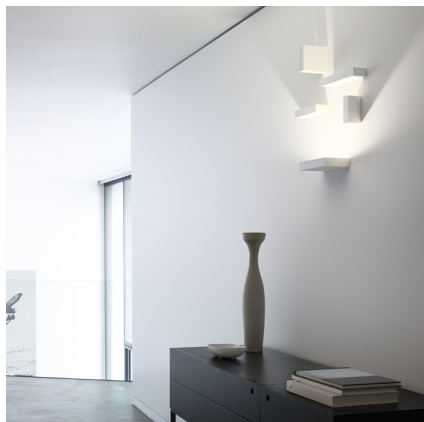

Set

VIBIA

7749

Design By Xuclà

Set, designed by Xuclà, is a play of lights, shadows and lighting and volumetric effects. Movable parts that generate and reflect light on the walls, while also acting as a decorative element. The Set collection transforms into a surface wall lamp. Whether positioned on the wall of a small room or a large hotel or office entrance hall, it plays an excellent lighting and decorative purpose.

Model Sheet

Finish	 59 Mink Pantone 407C
	 93 White RAL 9003
LED temperature color	2700 K / 3000 K / 3500 K / 4000 K
Dimming	0-10V
Installation type	Surface Canopy

Materials	Body: Aluminum Diffuser: Borosilicate glass Lid: Polycarbonate
------------------	--