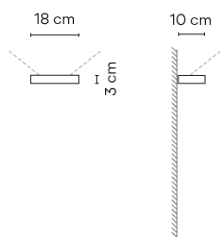

Model Sheet

Finish	 59 Mink Pantone 407C
	 93 White RAL 9003
LED temperature color	2700 K / 3000 K / 3500 K / 4000 K
Dimming	0-10V
Installation type	Surface Canopy

Materials	Body: Aluminum Diffuser: Borosilicate glass Lid: Polycarbonate
------------------	--

Application	Wall Lamps
--------------------	------------

Packaging	1 Box 0.275 m x 0.145 m x 0.065 m Gross weight 0.67 Net weight 0.52 Vol. 0.0025
------------------	---

Lighting effect

General Lighting

Lamp that emits an upward or backward beam that is reflected by the ceiling or wall.